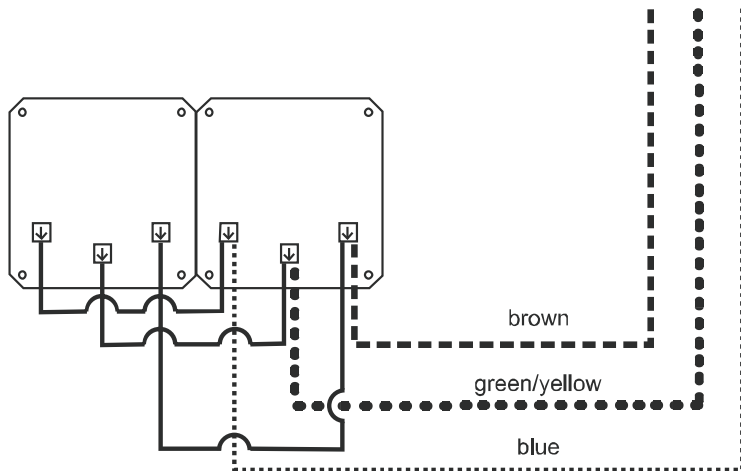

1

Power Off!

Description of cable function

	function	color
-----	Live wire	brown
.....	Neutral wire	blue
————	Connection wire	black
.....	Earth wire	green/yellow

2

remove the panel and frame

3

strip off 11mm insulation

4

MASK series

Cat. Nr.:1232M

Waterproof Double Shuko Power Socket

Patented

CB
Scheme