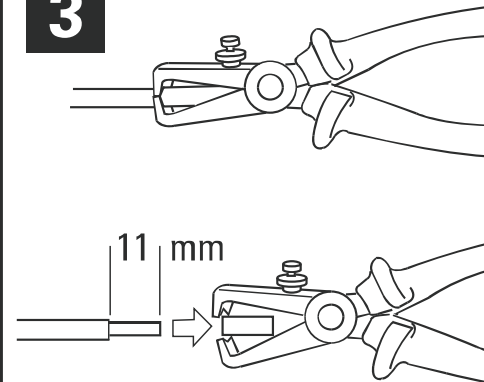

1

Power Off!

Description of cable function

	function	color
-----	Live wire	brown
.....	Neutral wire	blue
————	Connection wire	black
.....	Earth wire	green/yellow

2

remove the panel and frame

3

strip off 11mm insulation

4

MASK series

Cat. Nr.:1232M

Waterproof Double Shuko Power Socket

Patented

CB
Scheme