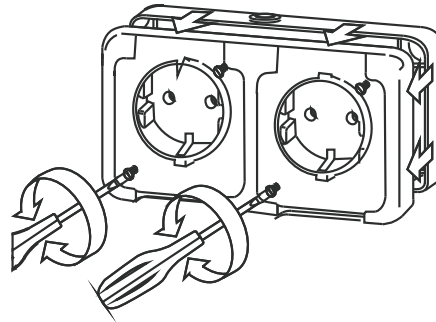

1

Power Off!

Description of cable function

	function	color
-----	Live wire	brown
.....	Neutral wire	blue
————	Connection wire	black
.....	Earth wire	green/yellow

2

remove the panel and frame

3

strip off 11mm insulation

4

MASK series

Cat. Nr.:1232M

Waterproof Double Shuko Power Socket

Patented

CB
Scheme