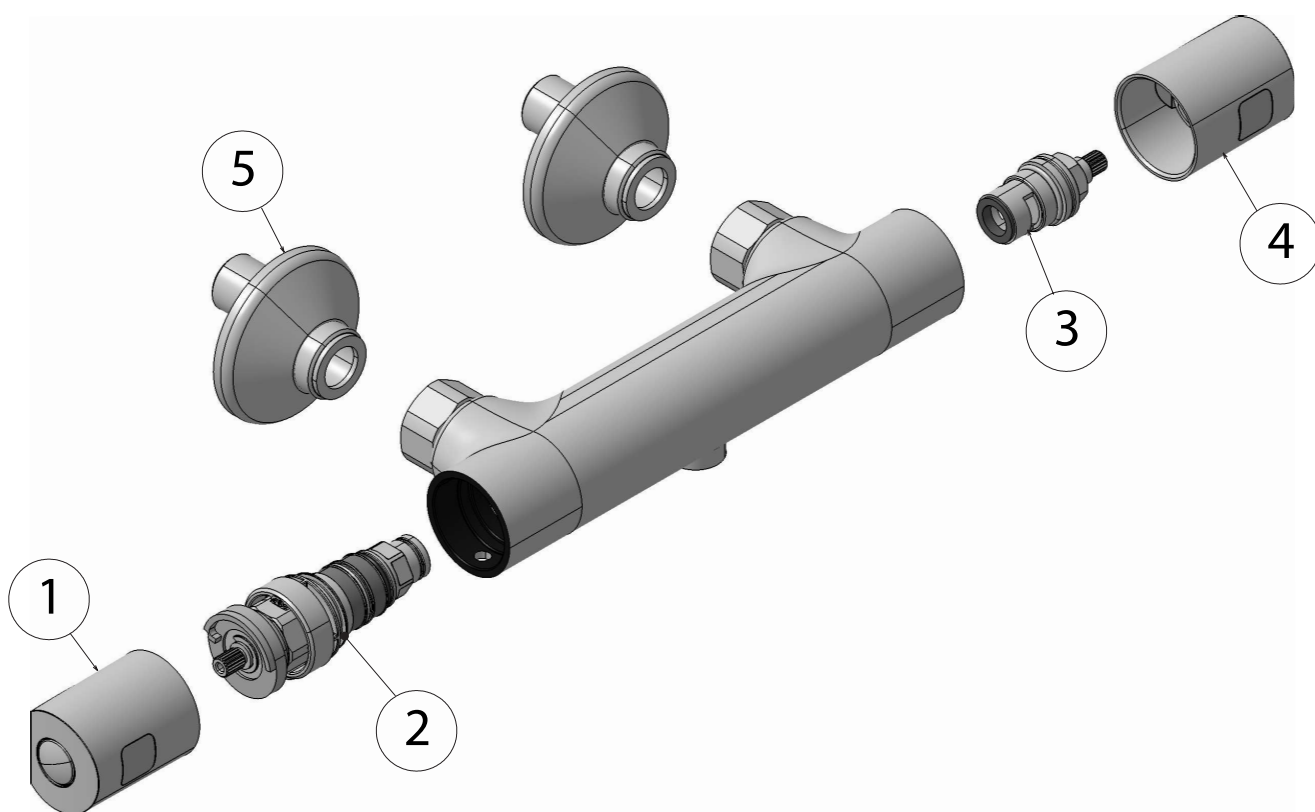

Hafa® PURE 38

Art: 1381500, 1381505

Spare Parts

Hafa®

Hafa
Svarvaregatan 5, Box 525
SE-301 80 Halmstad
SWEDEN

Garanti/Warranty.
Service, resevdelar/spare-parts
Sweden: Tel: +46 (0)35 15 44 75
Norway: Tel: +47 69 31 02 30
Finland: Puh: 0207 43 50 00

www.hafa.se
www.hafa.dk
www.hafabad.no
www.hafa.se
www.hafabathroom.ru
www.hafa.eu

E-mail:
service@hafa.se
service@hafabad.no