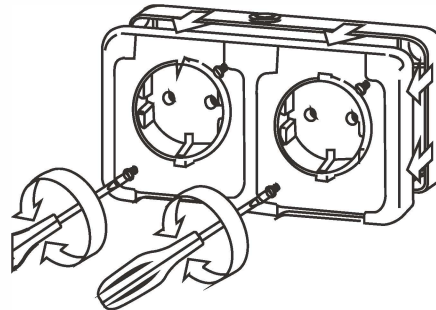

1

Power Off!

Description of cable function

	function	color
-----	Live wire	brown
.....	Neutral wire	blue
————	Connection wire	black
.....	Earth wire	green/yellow

2

remove the panel and frame

3

strip off 11mm insulation

4

MASK series

Cat. Nr.:1232M

Waterproof Double Shuko Power Socket

Patented

bathlife®

OF SWEDEN