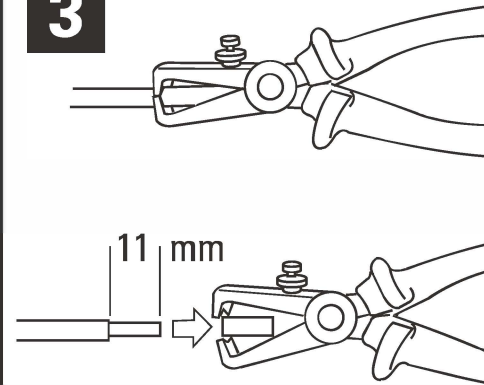

1

Power Off!

Description of cable function

	function	color
-----	Live wire	brown
.....	Neutral wire	blue
————	Connection wire	black
.....	Earth wire	green/yellow

2

remove the panel and frame

3

strip off 11mm insulation

4

MASK series

Cat. Nr.:1232M

Waterproof Double Shuko Power Socket

Patented

bathlife®

OF SWEDEN