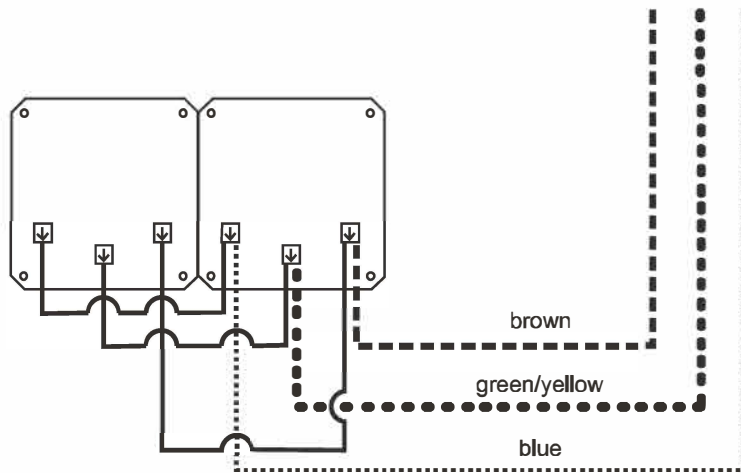

1

Power Off!

Description of cable function

	function	color
-----	Live wire	brown
.....	Neutral wire	blue
————	Connection wire	black
.....	Earth wire	green/yellow

2

remove the panel and frame

3

strip off 11mm insulation

4

MASK series

Cat. Nr.:1232M

Waterproof Double Shuko Power Socket

Patented

bathlife®

OF SWEDEN