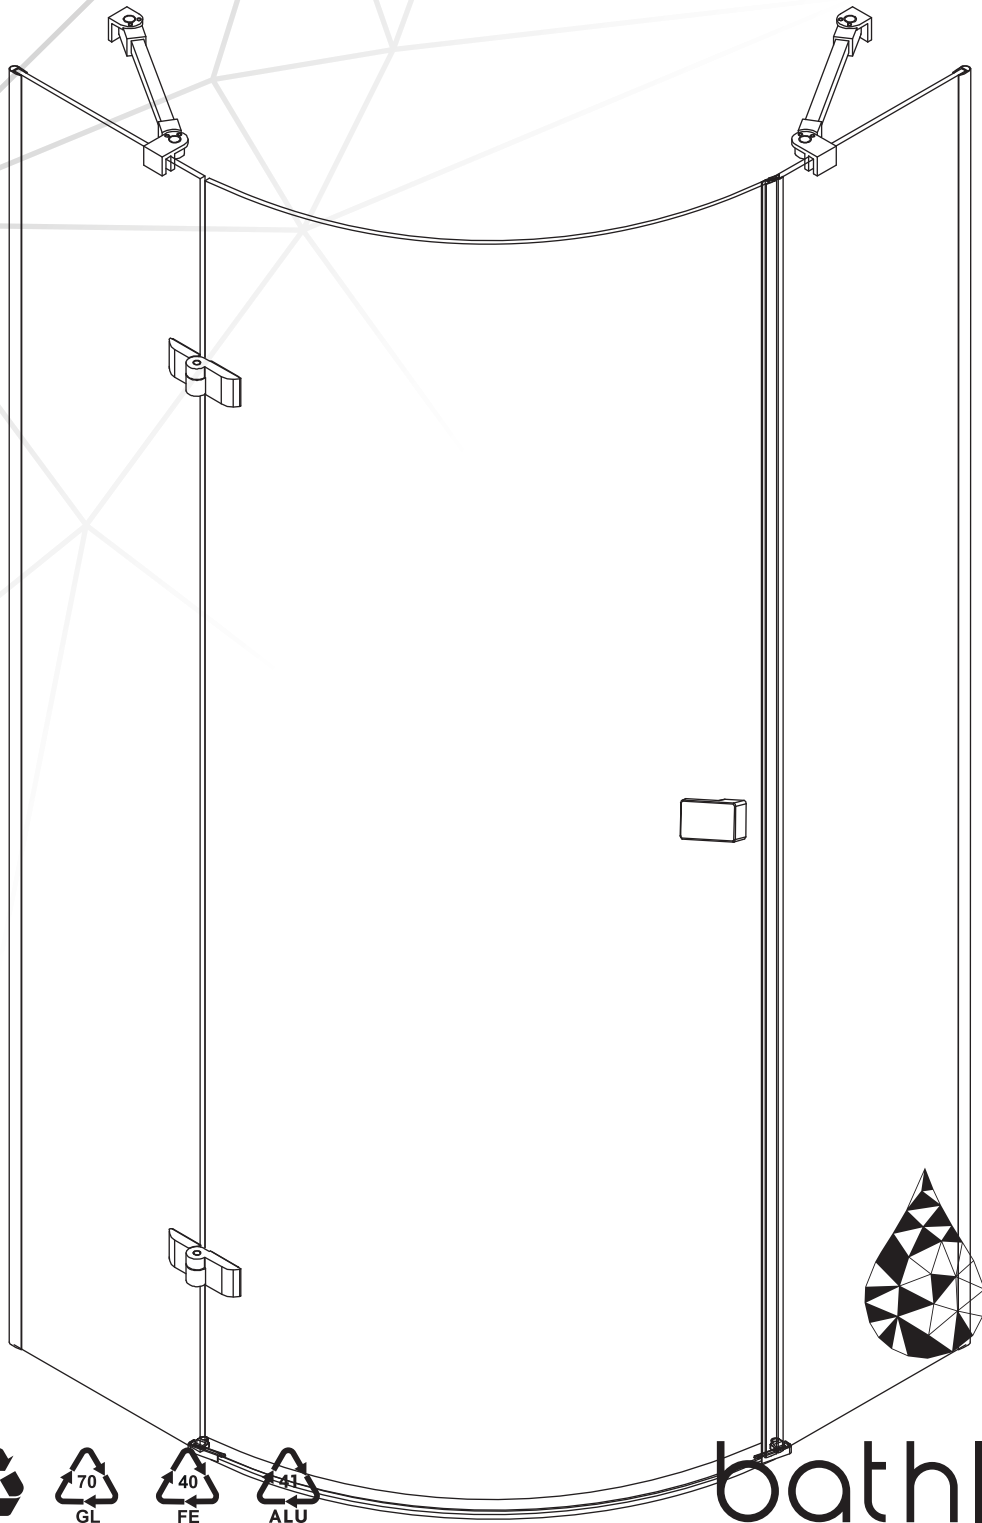

# DISKRET

bathlife®

EN 14428:2015+A1:2018 (2019)

OF SWEDEN

Copyright ©2020 Bygghemma Sverige AB. Original content rights reserved. All product names, logos, and brands are property of their respective owners.