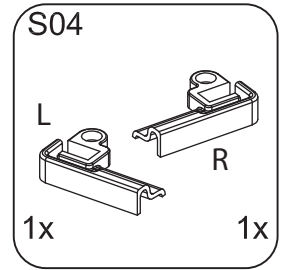

Copyright ©2020 Bygghemma Sverige AB. Original content rights reserved. All product names, logos, and brands are property of their respective owners.

Information contained within this document was considered accurate at the time of publication, but may be subject to revision.