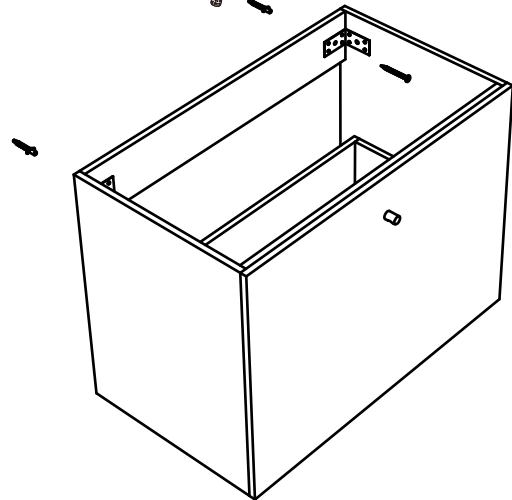

MODEL: Fröjd 820

bathlife®

OF SWEDEN

NO.	Cabinet(1PC)	Basin(1PC)	Handle (1PC)	Screw (1PC)	Pop up (1PC)	Rawplug (2PCS)	Screw (2PCS)
Image							

1.

2.

3.

4.