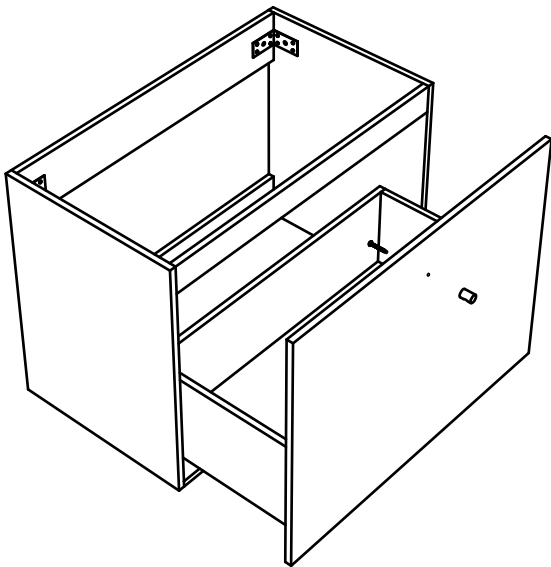

MODEL: Fröjd 820

bathlife®

OF SWEDEN

NO.	Cabinet(1PC)	Basin(1PC)	Handle (1PC)	Screw (1PC)	Pop up (1PC)	Rawplug (2PCS)	Screw (2PCS)
Image							

1.

2.

3.

4.