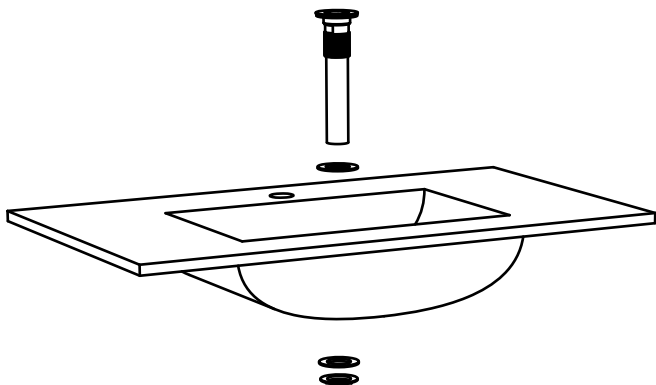

MODEL: Fröjd 820

bathlife®

OF SWEDEN

NO.	Cabinet(1PC)	Basin(1PC)	Handle (1PC)	Screw (1PC)	Pop up (1PC)	Rawplug (2PCS)	Screw (2PCS)
Image							

1.

2.

3.

4.