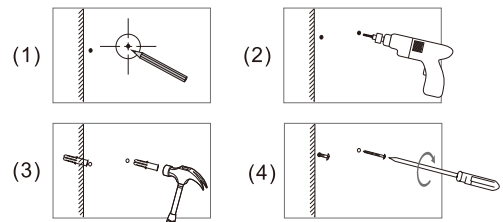

MODEL: Fröjd 820

bathlife®

OF SWEDEN

NO.	Cabinet(1PC)	Basin(1PC)	Handle (1PC)	Screw (1PC)	Pop up (1PC)	Rawplug (2PCS)	Screw (2PCS)
Image							

1.

2.

3.

4.