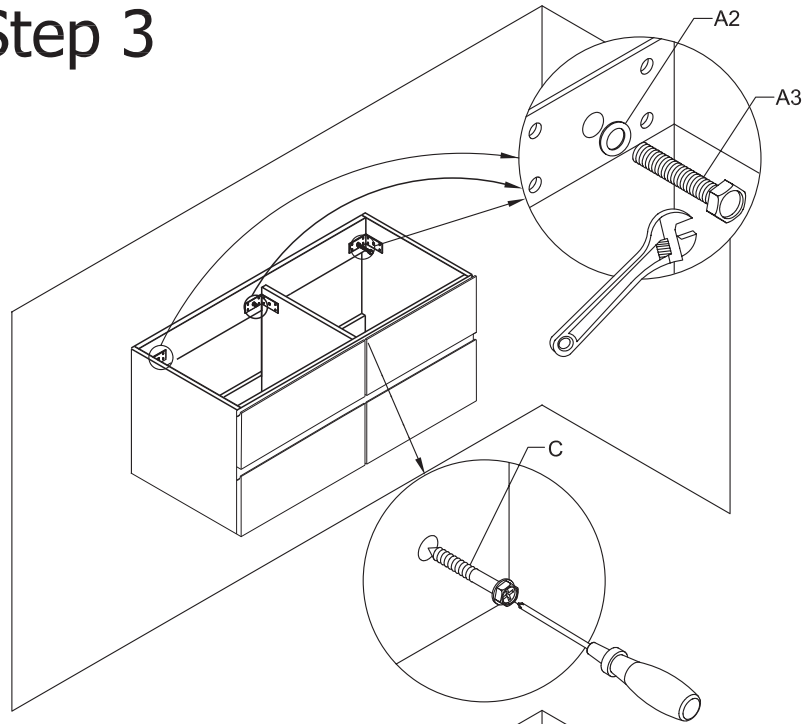

Step 3

Step 4

Step 5

Step 6