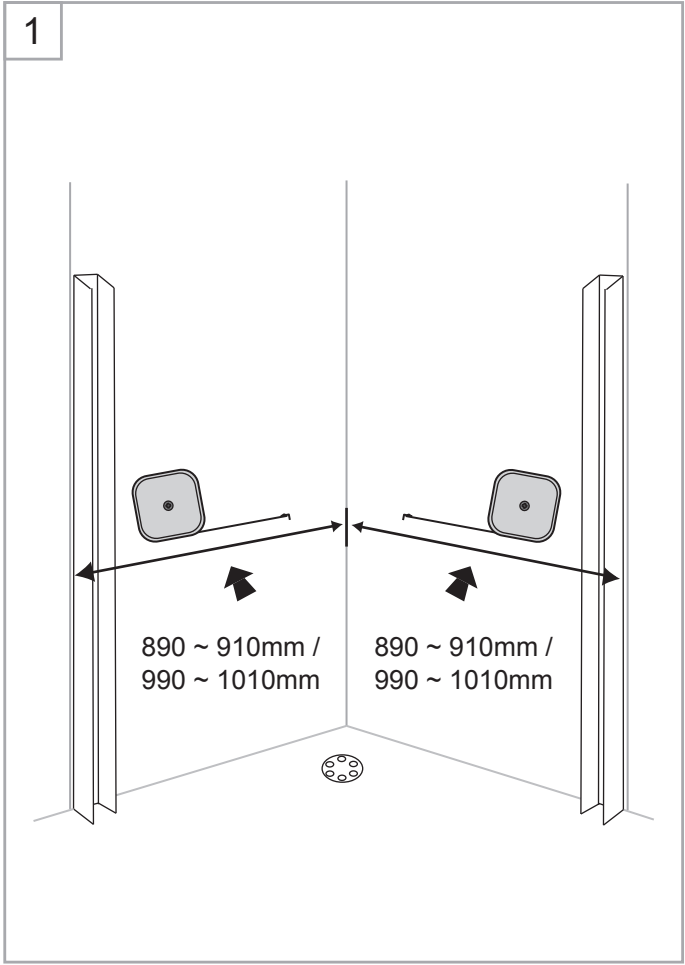

Nödvändiga verktyg/ Tools Needed:

Monteringssats/ Accessory bag:

Måttskiss/ Measurement:

2000mm

1957mm

Model	90x90	100x100
A	900mm	1000mm
B	900mm	1000mm
C	1045mm	1185mm
D	323mm	423mm
E	373mm	373mm
F	R450mm	R450mm

Exploded View:

Drawing Nr.	Art Nr.	Description
1	9196-Q	ST4x35mm screw
2		ST4x10mm screw
3		Screw cover
4		Plastic plugs
5		3.2mm drill bit
6		M6 nut screw
7A		Allen key for M3 nut screw
7B		Allen key for M6 nut screw
8	9196-U	Bottom gasket (1.0m)
9	9145-F	SHINE stainless steel handle
10	9145-Y	SHINE alu magnetic gasket
11	9145-Z	SHINE matte silver wall profile (2.0m)
12	9196-T	FIX TREND/FROST C/ SHINE hinge set
13	9146-A	SHINE 900 transparent door with matte silver magnetic profile
	9146-B	SHINE 1000 transparent door with matte silver magnetic profile