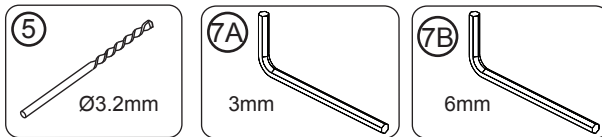

Nödvändiga verktyg/ Tools Needed:

Monteringssats/ Accessory bag:

Måttskiss/ Measurement:

2000mm

1957mm

Model	90x90	100x100
A	900mm	1000mm
B	900mm	1000mm
C	1045mm	1185mm
D	323mm	423mm
E	373mm	373mm
F	R450mm	R450mm

Exploded View:

Drawing Nr.	Art Nr.	Description
1	9196-Q	ST4x35mm screw
2		ST4x10mm screw
3		Screw cover
4		Plastic plugs
5		3.2mm drill bit
6		M6 nut screw
7A		Allen key for M3 nut screw
7B		Allen key for M6 nut screw
8	9196-U	Bottom gasket (1.0m)
9	9145-F	SHINE stainless steel handle
10	9145-Y	SHINE alu magnetic gasket
11	9145-Z	SHINE matte silver wall profile (2.0m)
12	9196-T	FIX TREND/FROST C/ SHINE hinge set
13	9146-A	SHINE 900 transparent door with matte silver magnetic profile
	9146-B	SHINE 1000 transparent door with matte silver magnetic profile