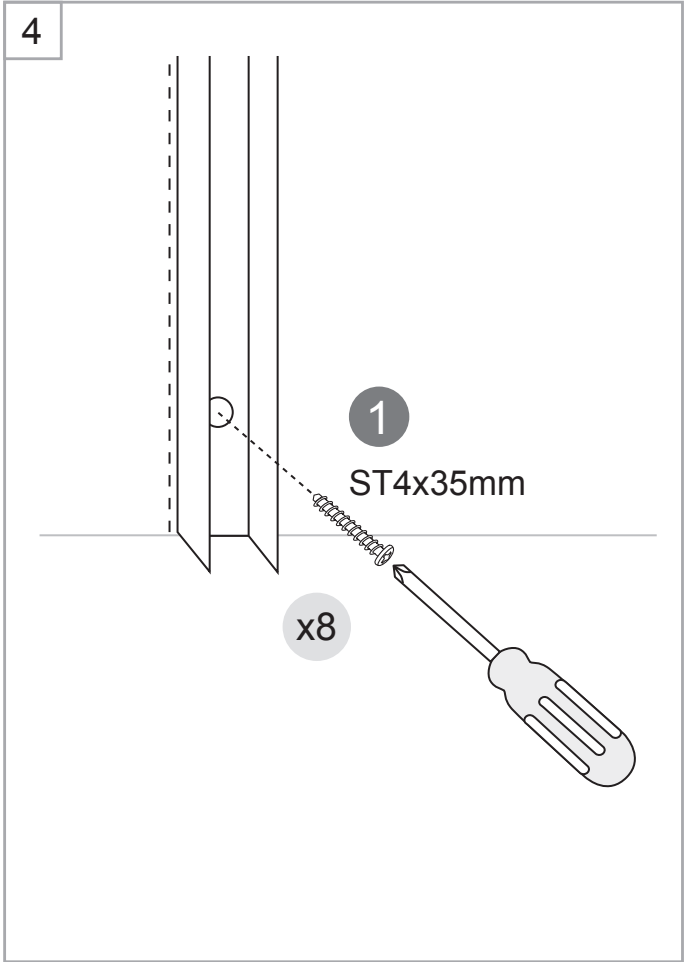

Nödvändiga verktyg/ Tools Needed:

Monteringssats/ Accessory bag:

Måttskiss/ Measurement:

2000mm

1957mm

Model	90x90	100x100
A	900mm	1000mm
B	900mm	1000mm
C	1045mm	1185mm
D	323mm	423mm
E	373mm	373mm
F	R450mm	R450mm

Exploded View:

Drawing Nr.	Art Nr.	Description
1	9196-Q	ST4x35mm screw
2		ST4x10mm screw
3		Screw cover
4		Plastic plugs
5		3.2mm drill bit
6		M6 nut screw
7A		Allen key for M3 nut screw
7B		Allen key for M6 nut screw
8	9196-U	Bottom gasket (1.0m)
9	9145-F	SHINE stainless steel handle
10	9145-Y	SHINE alu magnetic gasket
11	9145-Z	SHINE matte silver wall profile (2.0m)
12	9196-T	FIX TREND/FROST C/ SHINE hinge set
13	9146-A	SHINE 900 transparent door with matte silver magnetic profile
	9146-B	SHINE 1000 transparent door with matte silver magnetic profile