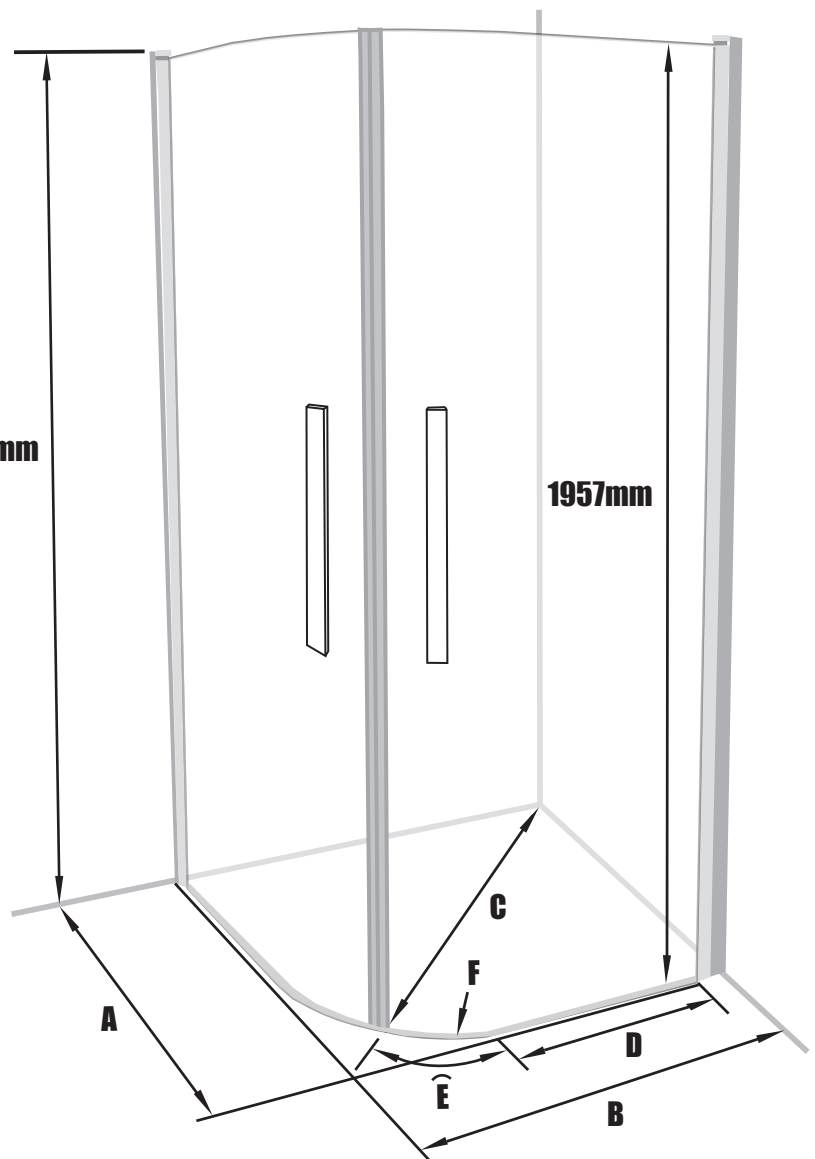

Nödvändiga verktyg/ Tools Needed:

Monteringssats/ Accessory bag:

Måttskiss/ Measurement:

2000mm

1957mm

Model	90x90	100x100
A	900mm	1000mm
B	900mm	1000mm
C	1045mm	1185mm
D	323mm	423mm
E	373mm	373mm
F	R450mm	R450mm

Exploded View:

Drawing Nr.	Art Nr.	Description
1	9196-Q	ST4x35mm screw
2		ST4x10mm screw
3		Screw cover
4		Plastic plugs
5		3.2mm drill bit
6		M6 nut screw
7A		Allen key for M3 nut screw
7B		Allen key for M6 nut screw
8	9196-U	Bottom gasket (1.0m)
9	9145-F	SHINE stainless steel handle
10	9145-Y	SHINE alu magnetic gasket
11	9145-Z	SHINE matte silver wall profile (2.0m)
12	9196-T	FIX TREND/FROST C/ SHINE hinge set
13	9146-A	SHINE 900 transparent door with matte silver magnetic profile
	9146-B	SHINE 1000 transparent door with matte silver magnetic profile