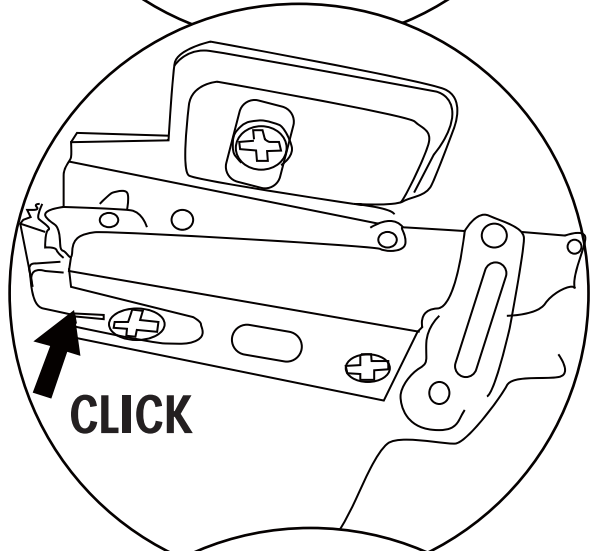

Product Size (mm): 1200x670x125

1

2

3

4

6

7

RELOUNGE 600/800/ 1000/1200