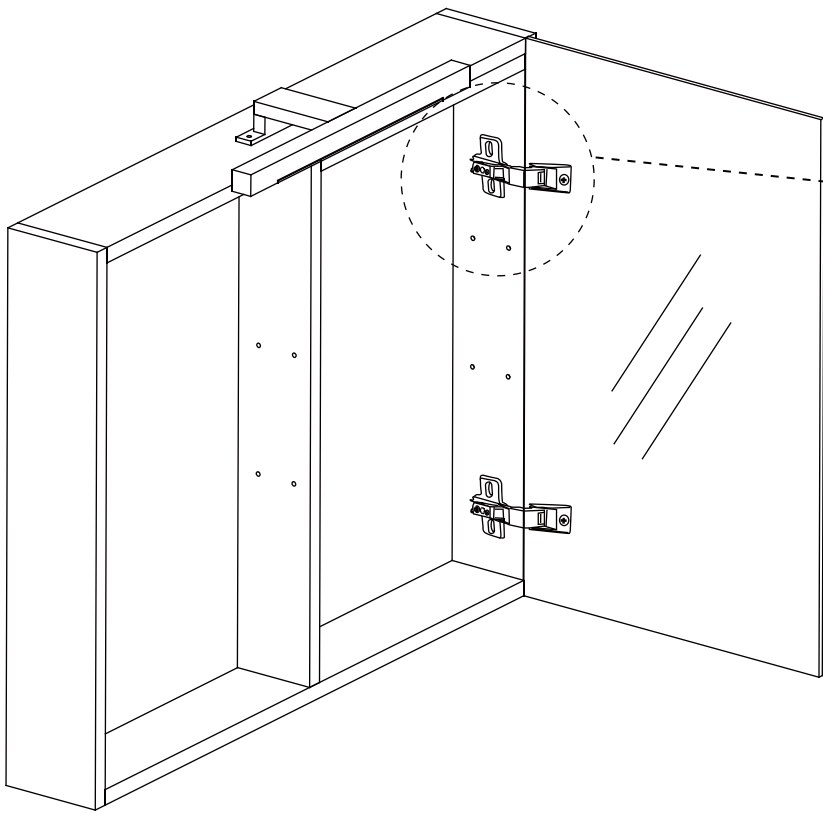

Product Size (mm): 1200x670x125

1

2

3

4

6

7

RELOUNGE 600/800/ 1000/1200