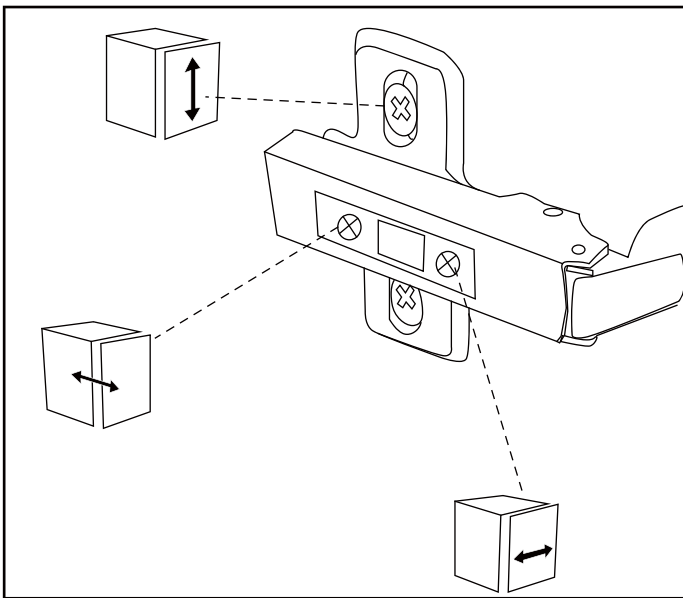

Product Size (mm): 1200x670x125

1

2

3

4

6

7

RELOUNGE 600/800/ 1000/1200