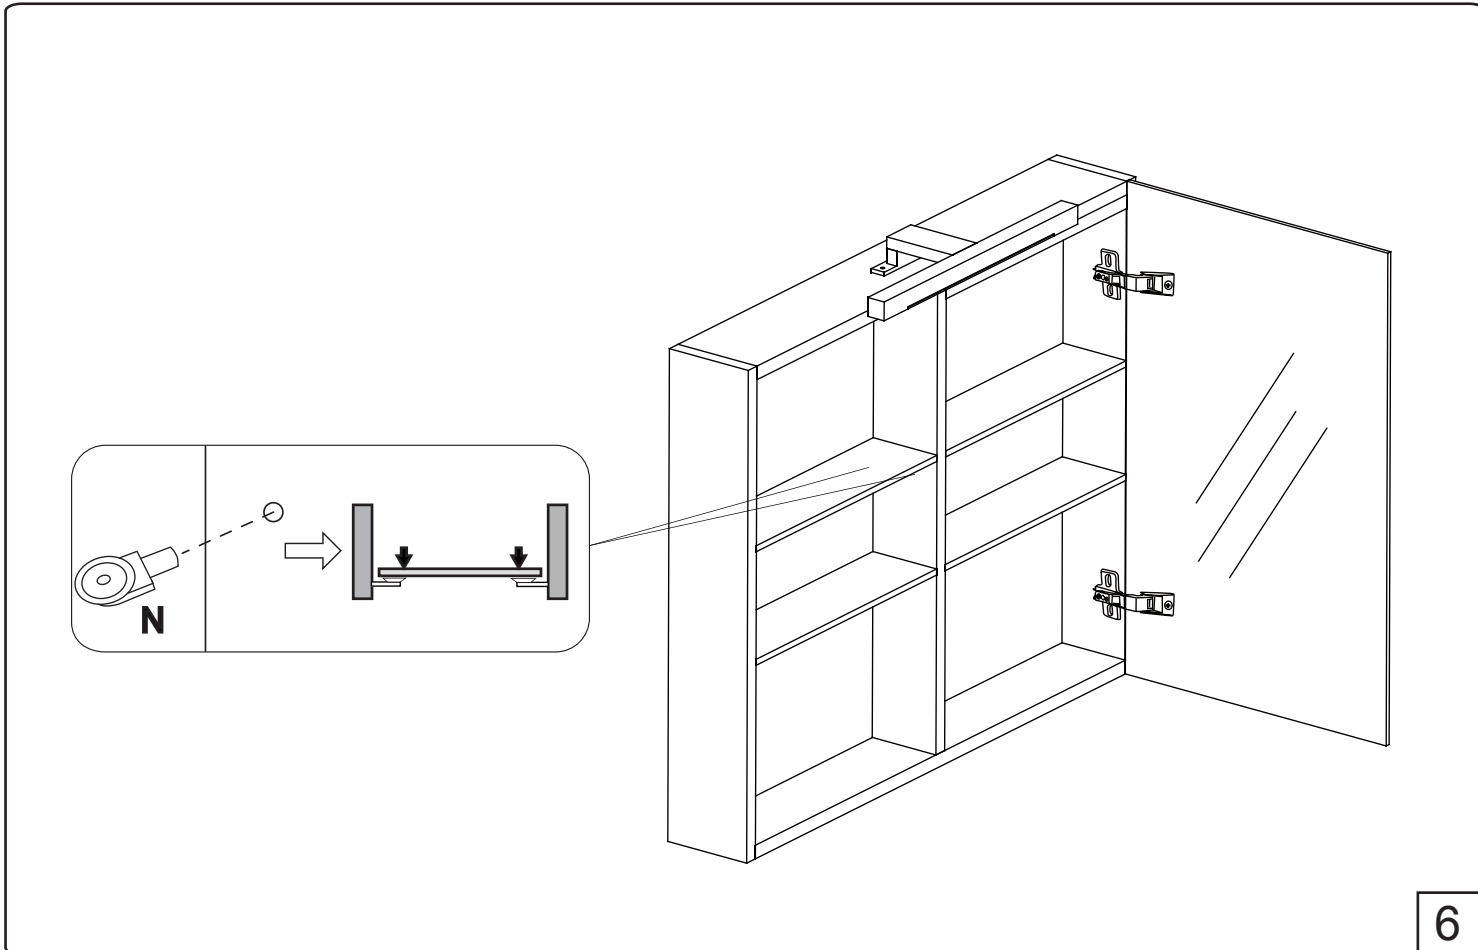

Product Size (mm): 1200x670x125

1

2

3

4

6

7

RELOUNGE 600/800/ 1000/1200