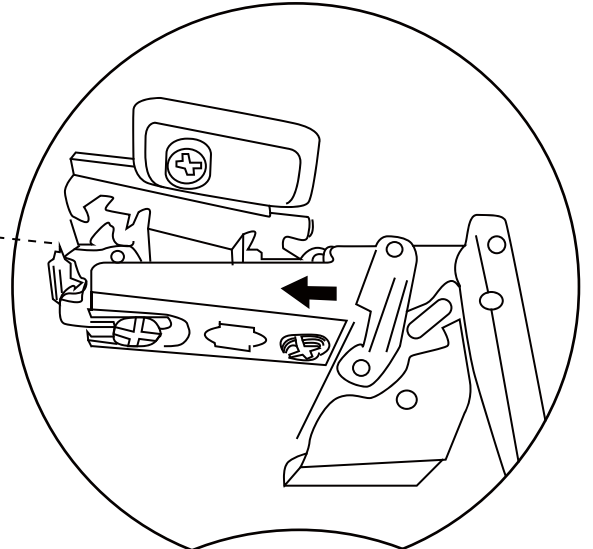

Product Size (mm): 1200x670x125

1

2

3

4

6

7

RELOUNGE 600/800/ 1000/1200