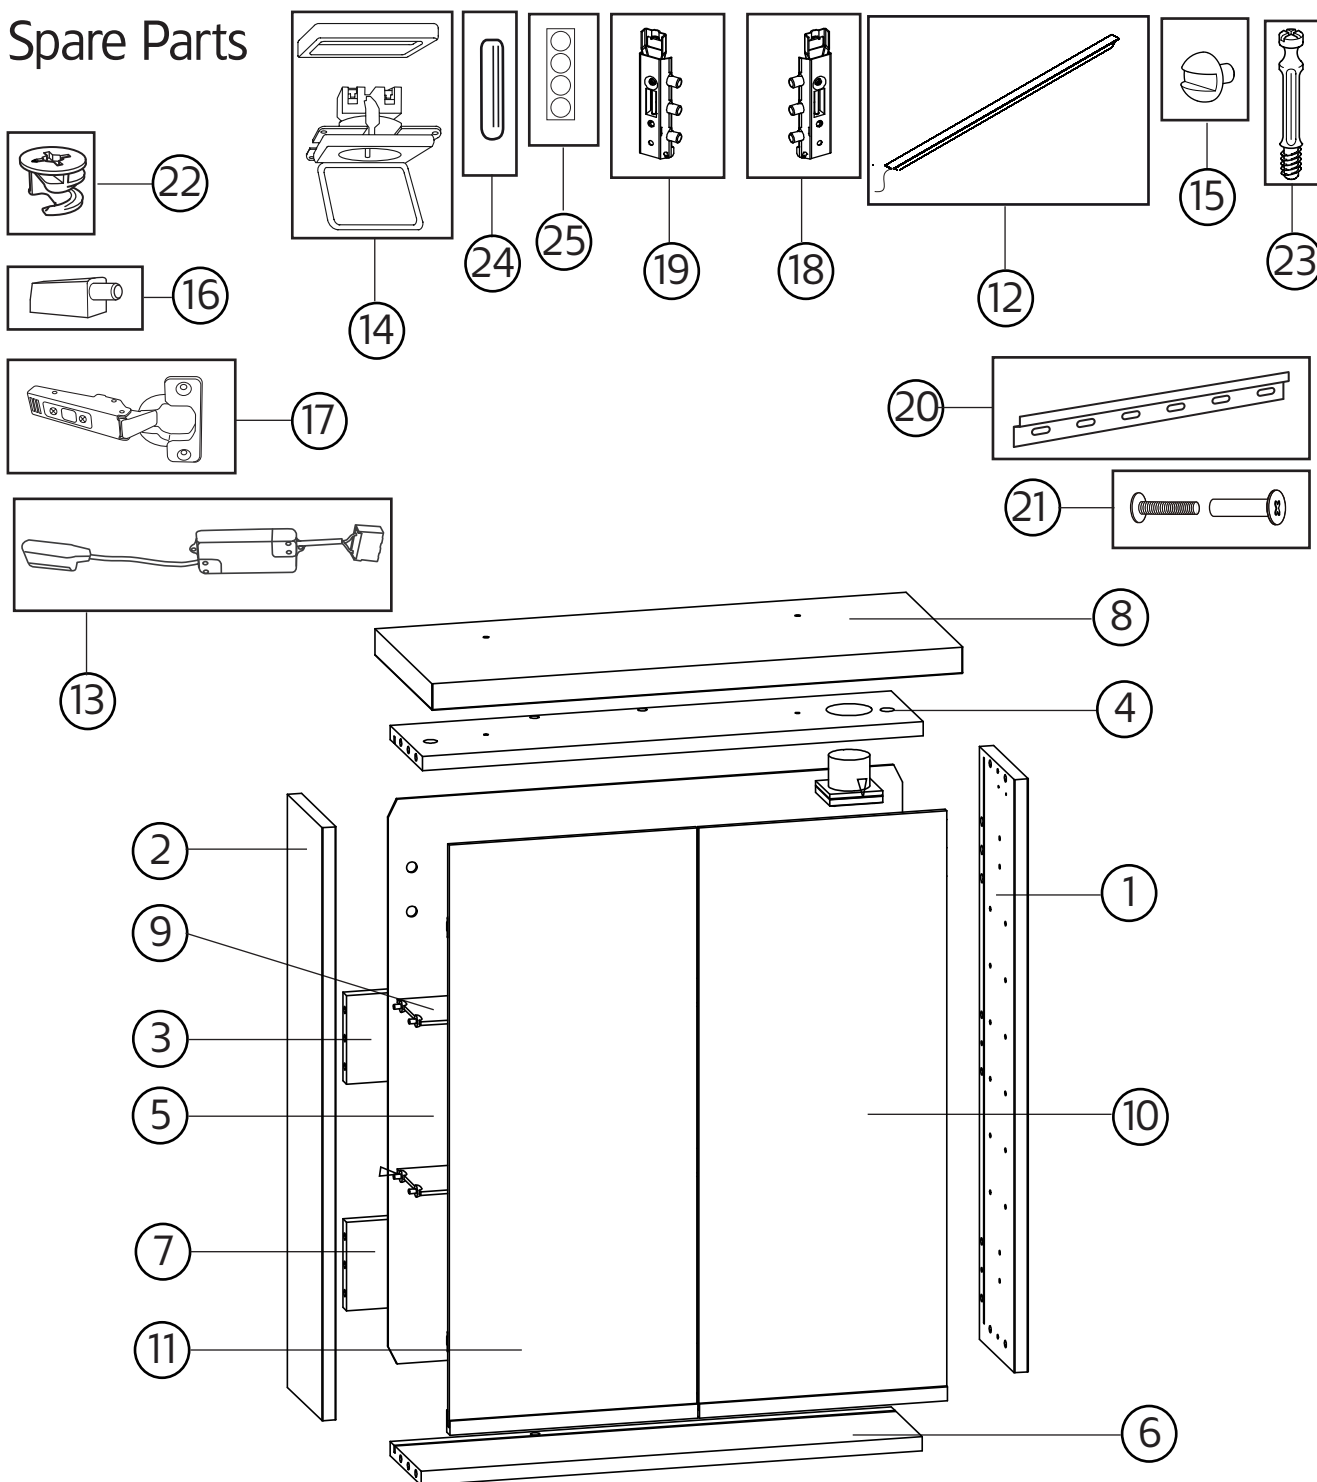

Hafa® Eden

Art: 1561015

Spare Parts

Hafa®

Hafa
Svarvaregatan 5, Box 525
SE-301 80 Halmstad
SWEDEN

Garanti/Warranty.
Service, resevdelar/spare-parts
Sweden: Tel: +46 (0)35 15 44 75
Norway: Tel: +47 69 31 02 30
Finland: Puh: 0207 43 50 00

www.hafa.se
www.hafa.dk
www.hafabad.no
www.hafa.se
www.hafabathroom.ru
www.hafa.eu

E-mail:
service@hafa.se
service@hafabad.no