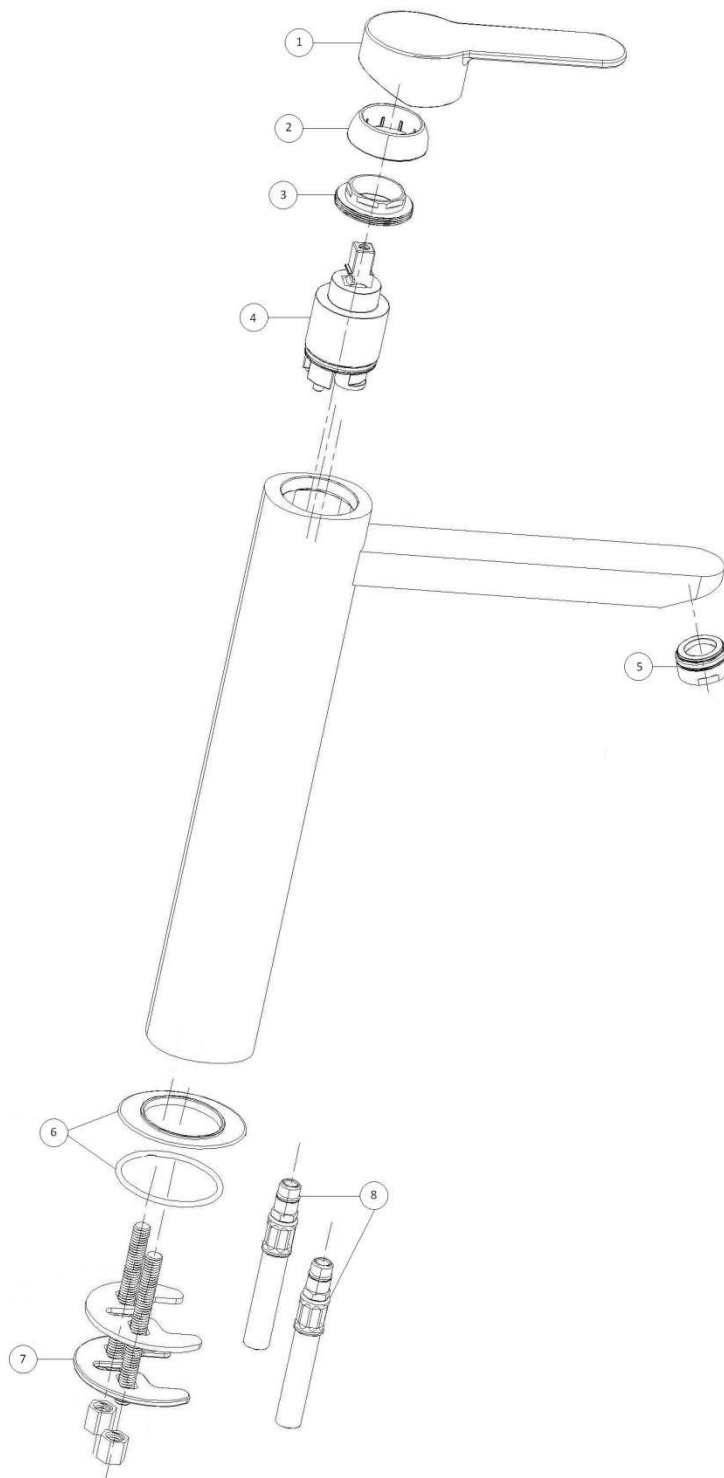

Hafa® Look High

Art: 1381025

Spare Parts

Hafa®

Hafa
Svarvaregatan 5, Box 525
SE-301 80 Halmstad
SWEDEN

Garanti/Warranty.
Service, resevdelar/spare-parts
Sweden: Tel: +46 (0)35 15 44 75
Norway: Tel: +47 69 31 02 30
Finland: Puh: 0207 43 50 00

www.hafa.se
www.hafa.dk
www.hafabad.no
www.hafa.se
www.hafabathroom.ru
www.hafa.eu

E-mail:
service@hafa.se
service@hafabad.no