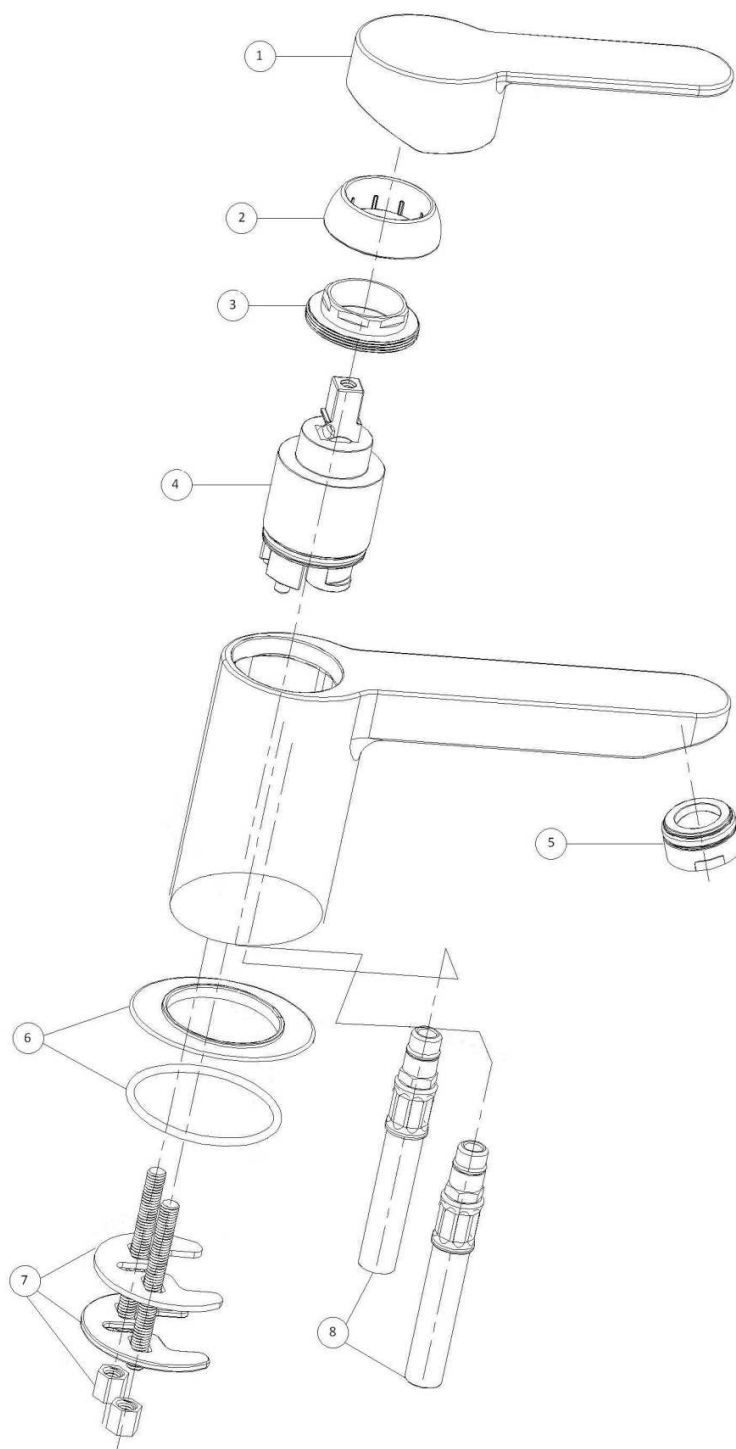

Hafa® Look

Art: 1381020

Spare Parts

Hafa®

Hafa
Svarvaregatan 5, Box 525
SE-301 80 Halmstad
SWEDEN

Garanti/Warranty.
Service, resevdelar/spare-parts
Sweden: Tel: +46 (0)35 15 44 75
Norway: Tel: +47 69 31 02 30
Finland: Puh: 0207 43 50 00

www.hafa.se
www.hafa.dk
www.hafabad.no
www.hafa.se
www.hafabathroom.ru
www.hafa.eu

E-mail:
service@hafa.se
service@hafabad.no