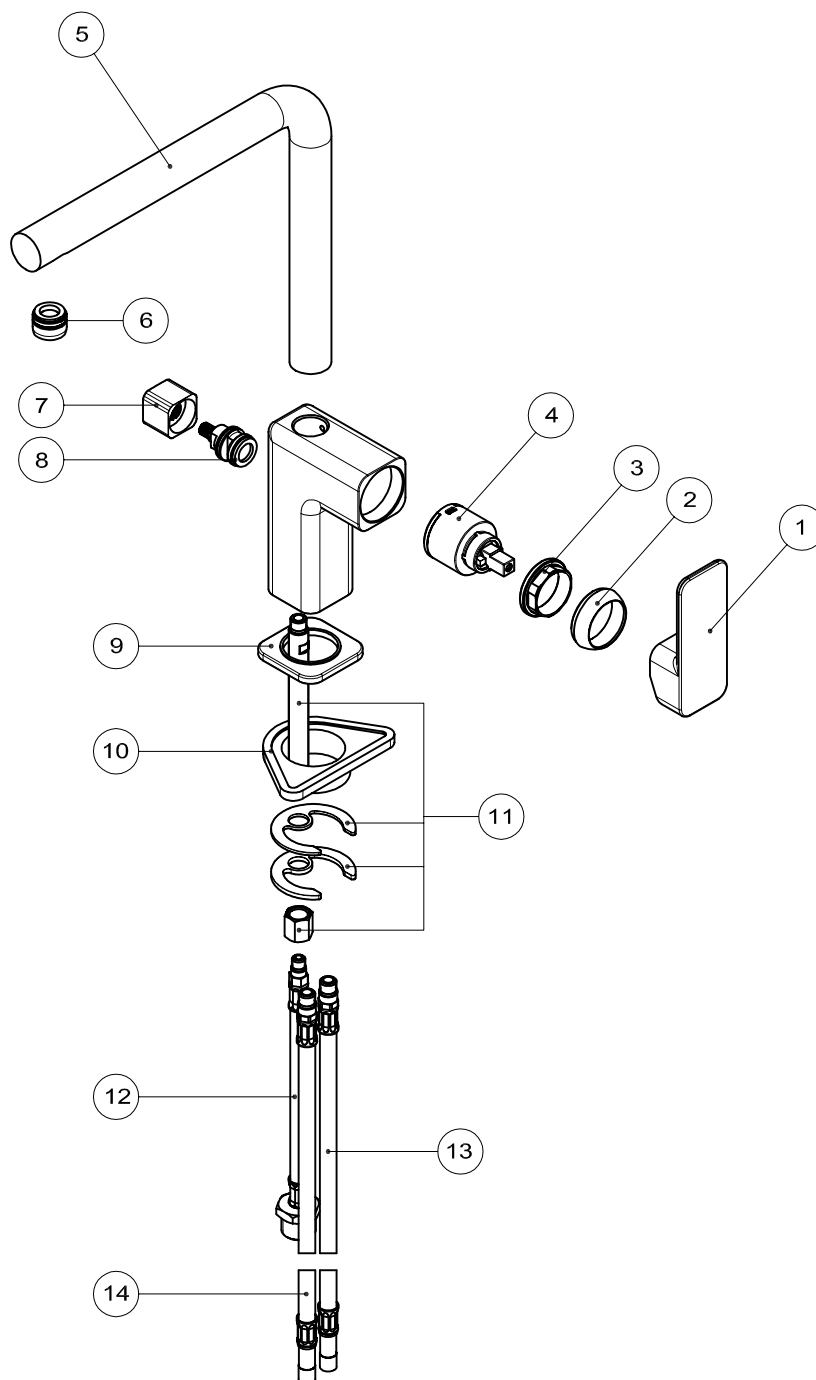

Hafa® Smooth

Art: 1381215

Spare Parts

Hafa®

Hafa
Svarvaregatan 5, Box 525
SE-301 80 Halmstad
SWEDEN

Garanti/Warranty.
Service, resevdelar/spare-parts
Sweden: Tel: +46 (0)35 15 44 75
Norway: Tel: +47 69 31 02 30
Finland: Puh: 0207 43 50 00

www.hafa.se
www.hafa.dk
www.hafabad.no
www.hafa.se
www.hafabathroom.ru
www.hafa.eu

E-mail:
service@hafa.se
service@hafabad.no